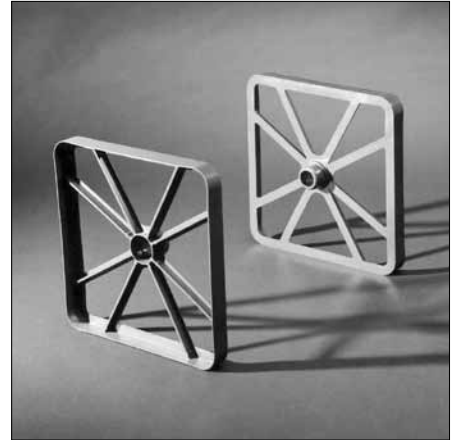

REEL-IN-A-BOX

CARRISREELS

REEL-IN-A-BOX

This product is the ultimate in flexible, convenient, and cost-effective packaging. Your customer can use it *in* the box or *outside* the box. The Reel-in-a-Box is the preferred package for the installation of category 5 and 6 cables. The cable is protected, eliminating any need for pay-off racks. This product can be used in retail point-of-purchase display for many wire types.

THE DESIGN

Our design uses custom-molded components from recycled polyolefins, incorporates two "caddies" to support the reel within the box, and allows for any sized traverse to meet your capacity needs. The Reel-in-a-Box stands up to normal job site abuse and facilitates stacking. This package can accommodate up to 60 lbs.

THE CADDY

Custom-Molded, Durable Plastic

- The reel is held in place by a plastic rack (caddy). These are custom-molded from regrind polypropylene. Because of their simple design, they can be easily removed and re-used.

CADDY	ACCOMMODATES REEL SIZE
10"	10½" plastic utility 10½" plastic ribbed 10½" stamped metal
11"	10½" plastic utility 10½" plastic ribbed
12"	12" plastic utility 12" plastic ribbed

Custom-molded caddies are easy to remove and reuse.