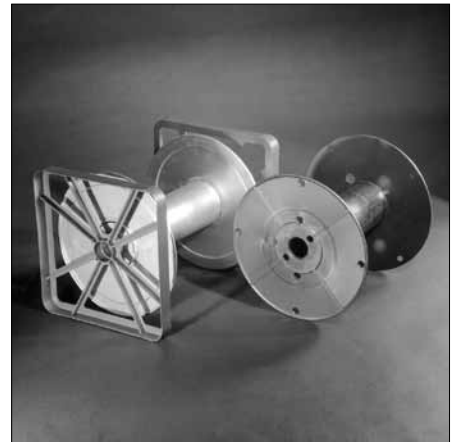

Both plastic and stamped metal reels are offered.

WWW.CARRIS.COM

Vermont	Rutland, VT	(802) 773-9111 Tel	(802) 770-3551 Fax
Connecticut	Enfield, CT	(860) 749-8308 Tel	(860) 749-8558 Fax
California	Madera, CA	(559) 674-0804 Tel	(559) 674-1614 Fax
Michigan	Galien, MI	(269) 545-3400 Tel	(269) 545-3401 Fax
North Carolina	Statesville, NC	(704) 872-0981 Tel	(704) 873-0654 Fax
Virginia	Fincastle, VA	(540) 473-2210 Tel	(540) 473-2878 Fax
Mexico	Monterrey, Mexico	(011) 52-81-83-16-73-90 Tel	(011) 52-81-83-16-73-95 Fax